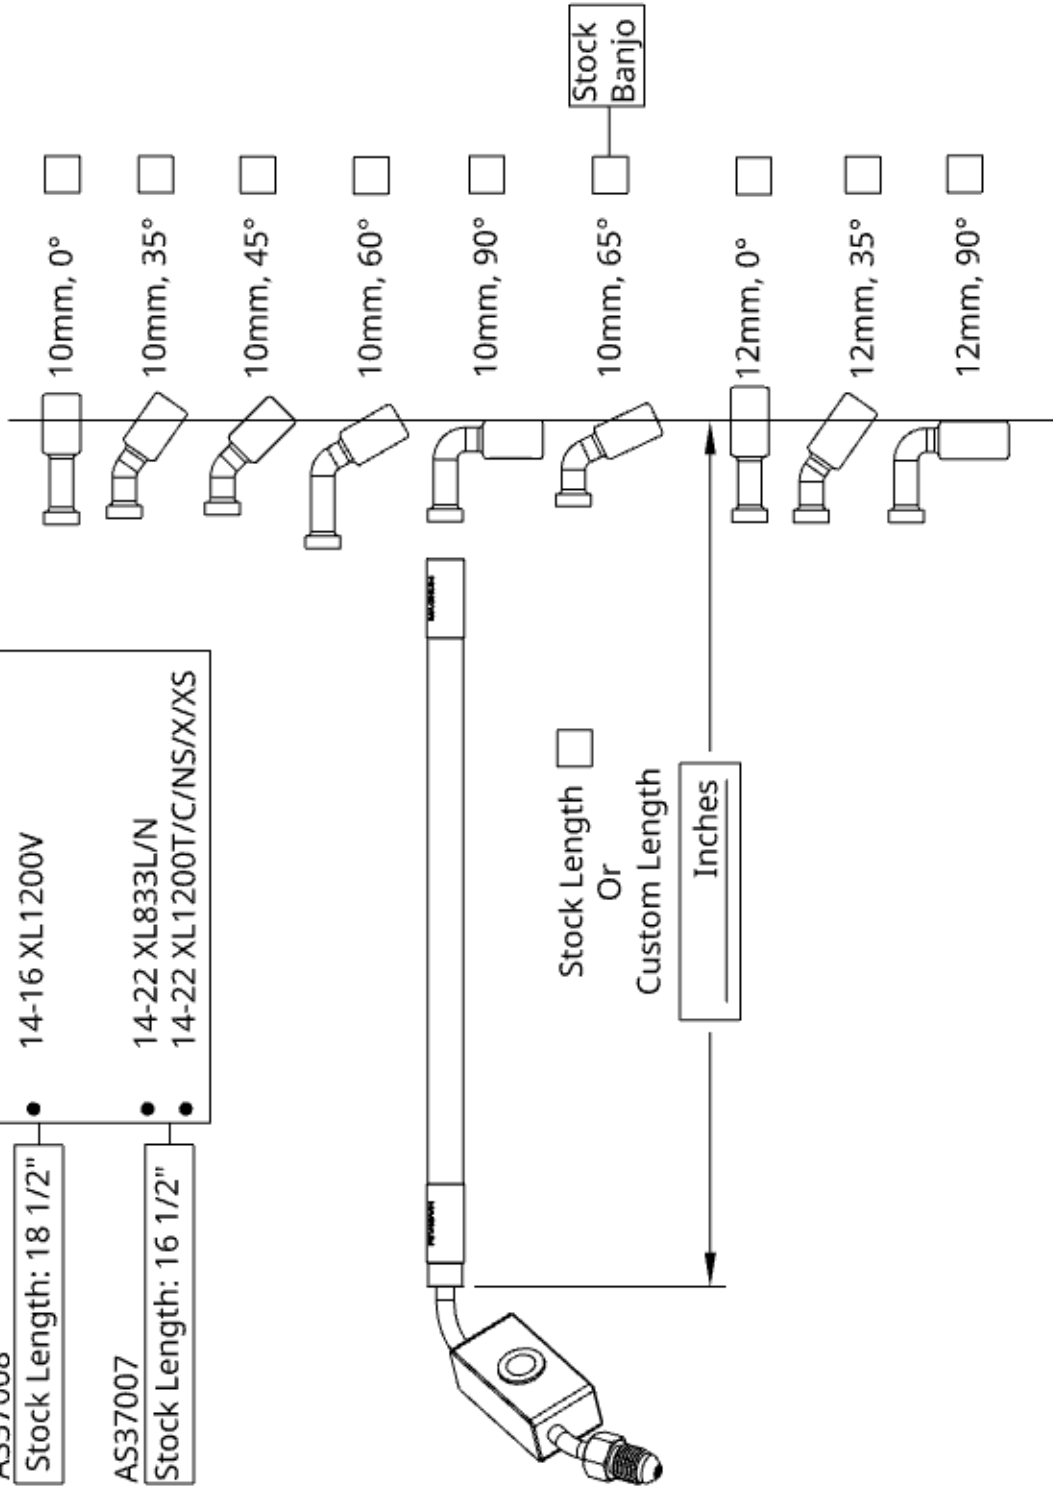

Model and Year must be specified to get stock lengths

This Brake Line applies to:

- AS37008
Stock Length: 18 1/2"
 - 14-16 XL1200V
- AS37007
Stock Length: 16 1/2"
 - 14-22 XL833L/N
 - 14-22 XL1200T/C/NS/X/XS

Color Choice:

- XR Black W/ Black Fittings
- XR Black W/ Chrome Fittings
- XR Stainless Steel W/ Chrome Fittings

Note:
10mm is compatible with 3/8"

CUSTOM ORDERING GUIDE

Upper Designer Brake Line

Custom orders cannot be returned or refunded. Please see our warranty and returns policy. Call (585) 381-8380 for more information

Model: _____
 Year: _____

Model and Year must be specified to get stock lengths

Color Choice:

XR Black W/ Black Fittings

XR Black W/ Chrome Fittings

XR Stainless Steel W/ Chrome Fittings

Upper Banjo Choice

	10mm, 90°	<input type="checkbox"/>
	10mm, 60°	<input type="checkbox"/>
	10mm, 45°	<input type="checkbox"/>
	10mm, 35°	<input type="checkbox"/>
	10mm, 0°	<input type="checkbox"/>
	7/16", 90°	<input type="checkbox"/>
	7/16", 35°	<input type="checkbox"/>
	7/16", 0°	<input type="checkbox"/>
	12mm, 90°	<input type="checkbox"/>
	12mm, 35°	<input type="checkbox"/>
	12mm, 0°	<input type="checkbox"/>

Upper Length
 Stock Length
 Or
 Custom Length

NOTE:
 10mm is compatible with 3/8"